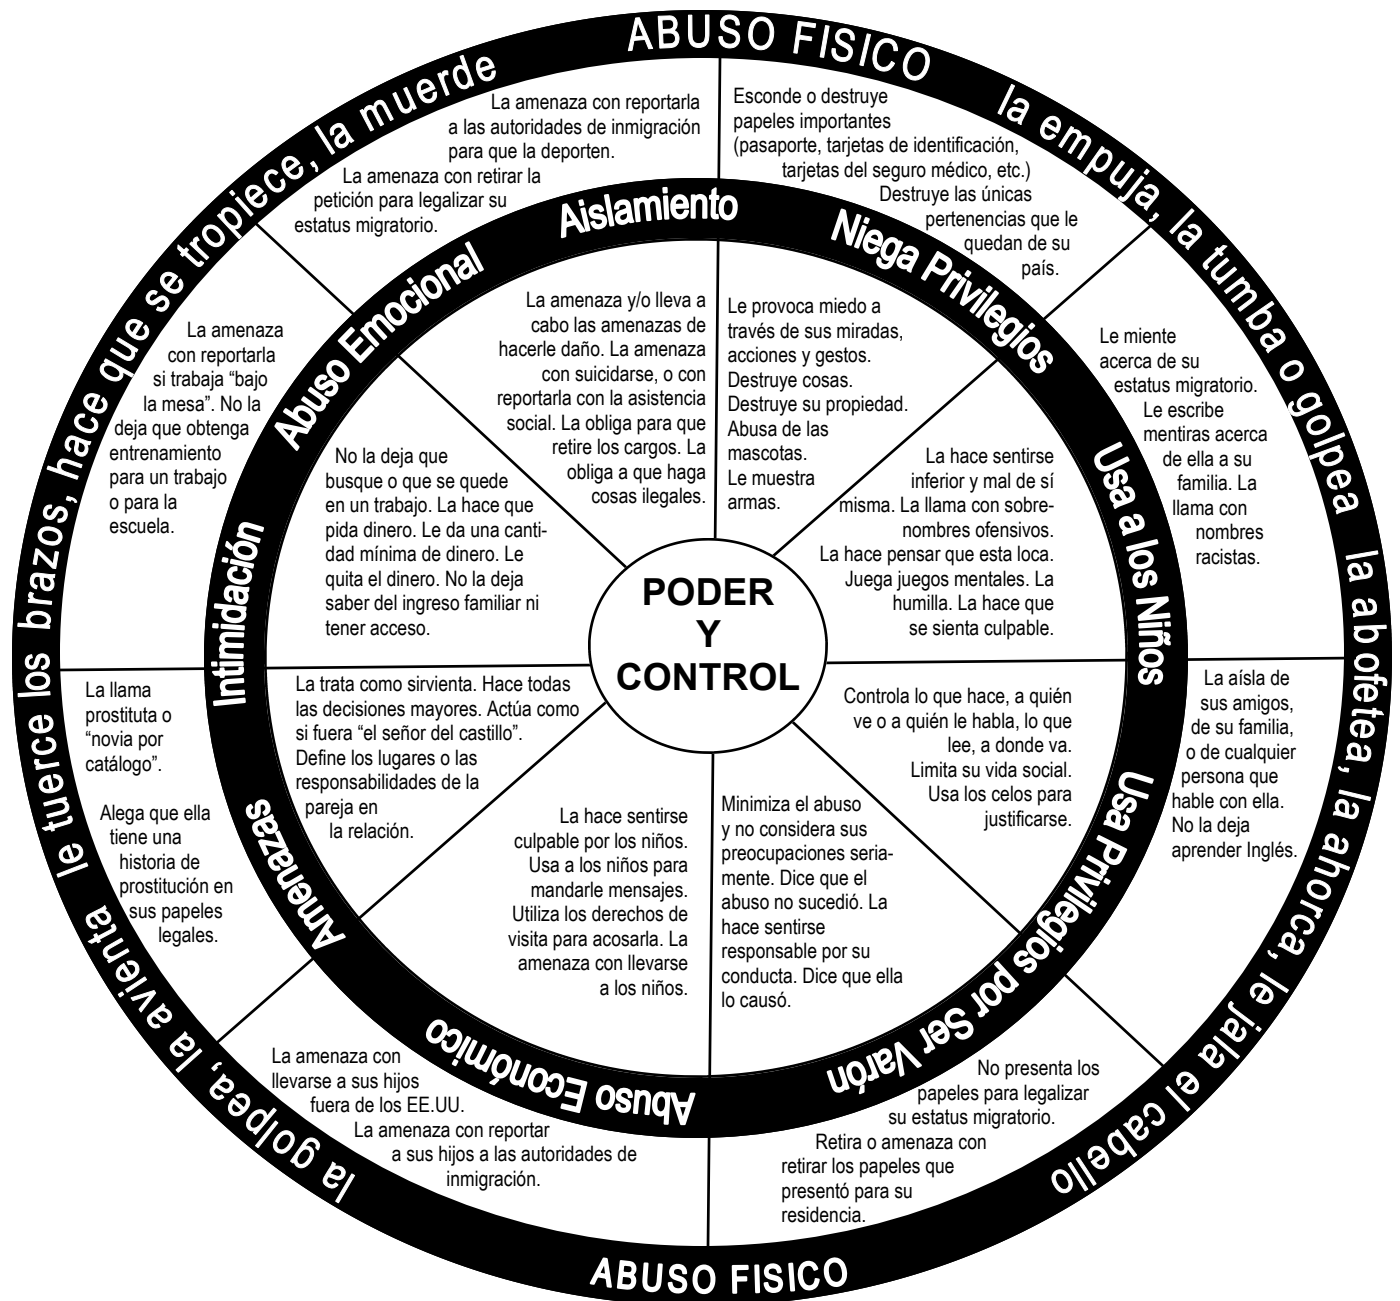

RUEDA DE PODER Y CONTROL MUJERES INMIGRANTES MALTRATADAS

Adaptado del diagrama original por:
Domestic Abuse Intervention Project
202 East Superior Street
Duluth, MN 55802
218.722.4134

NATIONAL CENTER
on Domestic and Sexual Violence
training • consulting • advocacy